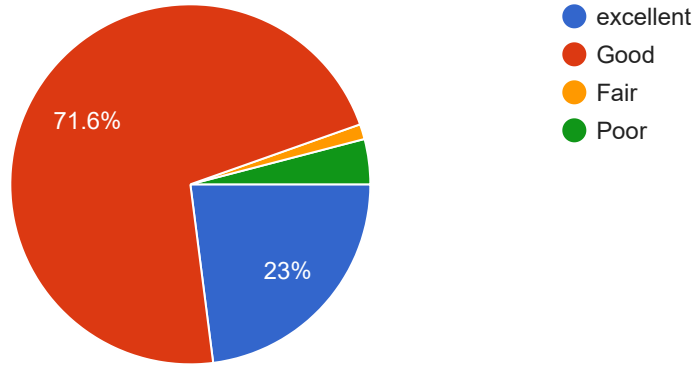

how did you see college environment ?

Copy

74 responses

How helpful are the campus staff with administrative and other issues?

Copy

74 responses