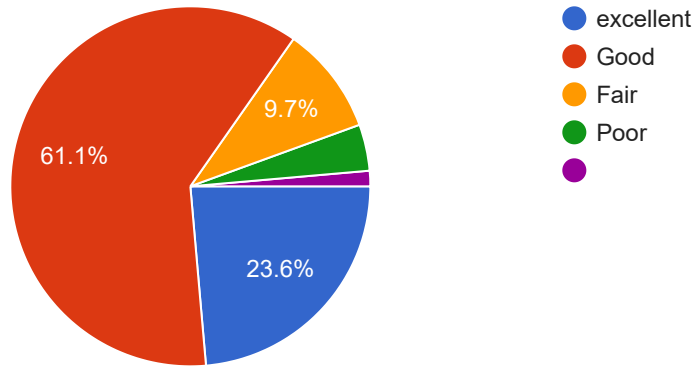

Fairness the internal evaluation process by the teachers.

Copy

72 responses

The college provide multiple opportunities to learn and grow.

Copy

70 responses