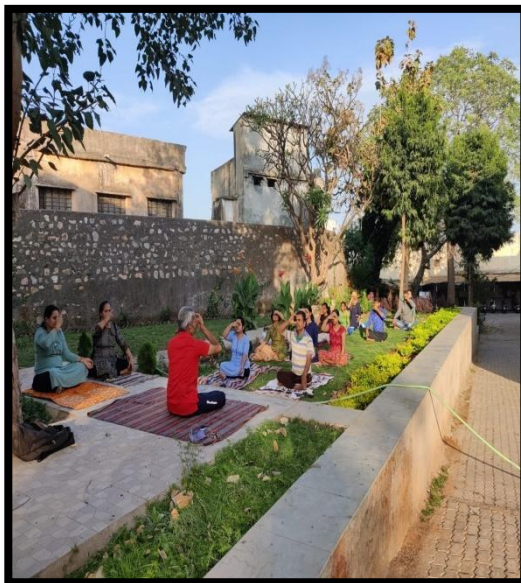

HARIDEO JOSHI RAJKIYA KANYA MAHAVIDHYALAYA BANSWARA

Sports Facility The College does not have a proper playground so the students are taken to the District Stadium for athletic sports and events. However the college provides for indoor games such as T.T , badminton and other events.

The Institution has adequate facilities for cultural activities, sports, games (indoor, outdoor), gymnasium, yoga centre etc.

Athletics Equipment

Badminton Facility

Cricket Equipment

Hockey Equipment

Indoor Games

Table Tennis

Yoga In Indoor and garden area of campus

Cultural Facilities in college

Stages with proper light and sound facilities