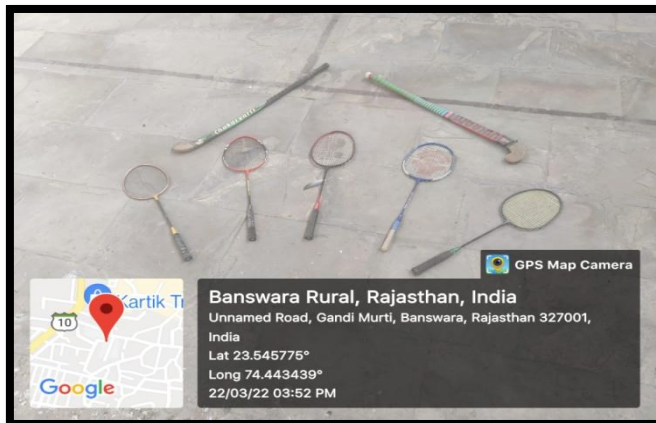

Hockey Equipment