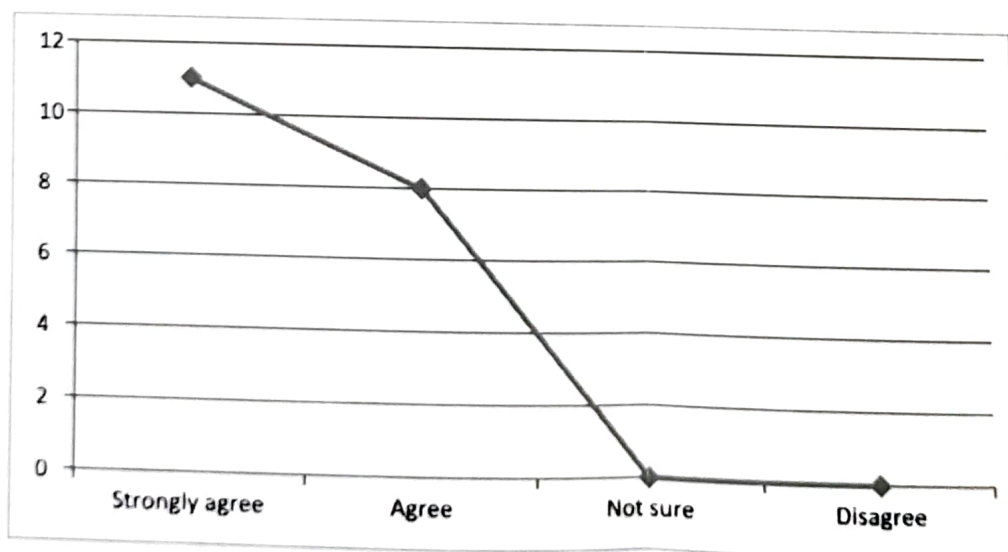

Q.2 The curriculum has been designed in such a way that it develops various job oriented skills in addition to technical competencies, in students.