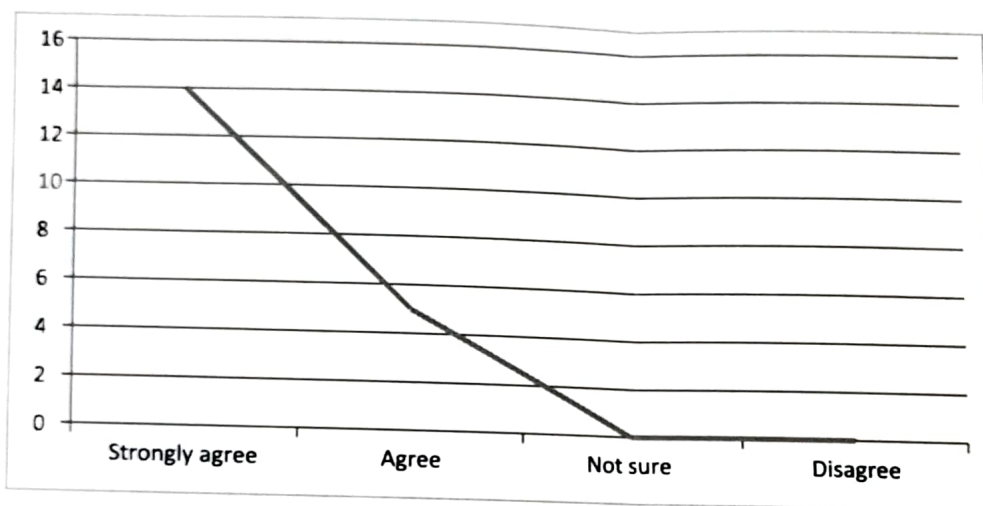

MAA JALPA DEVI GOVERNMENT COLLEGE, TARANAGAR (CHURU)

PARENTS FEEDBACK ANALYSIS REPORT

SESSION – 2020-21

TOTAL RESPONSE – 19 (OFFLINE)

Q.1 The college has adequate infrastructural facilities (e.g. class rooms/ playgrounds /drinking water / toilets etc.).