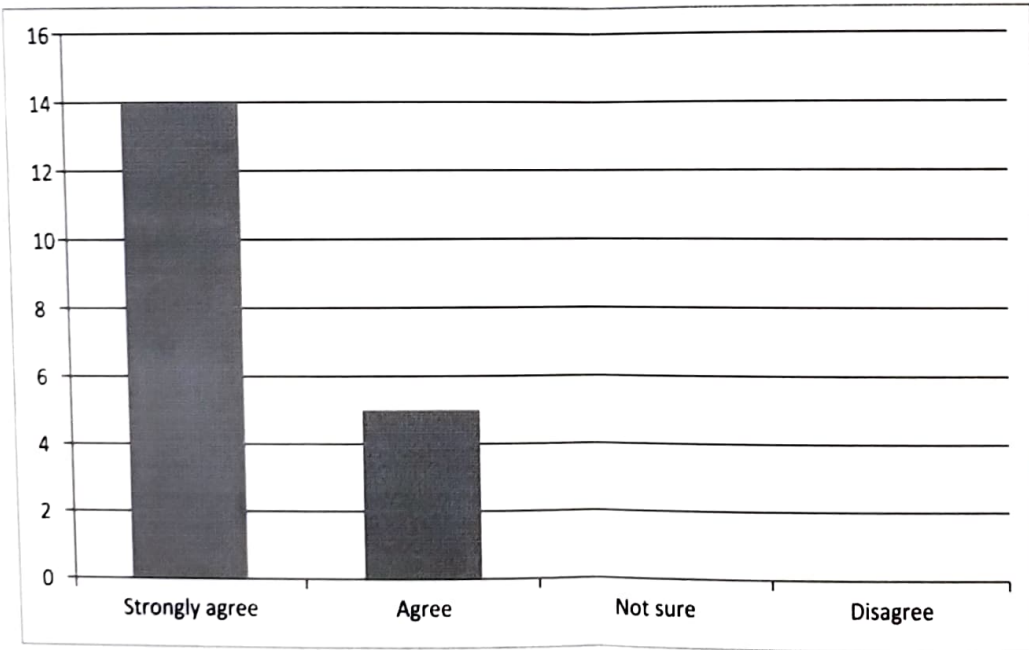

प्राचार्य
माँ जालपा देवी राजकीय महानिदेशालय
तारागढ़ (चूरु) 331304