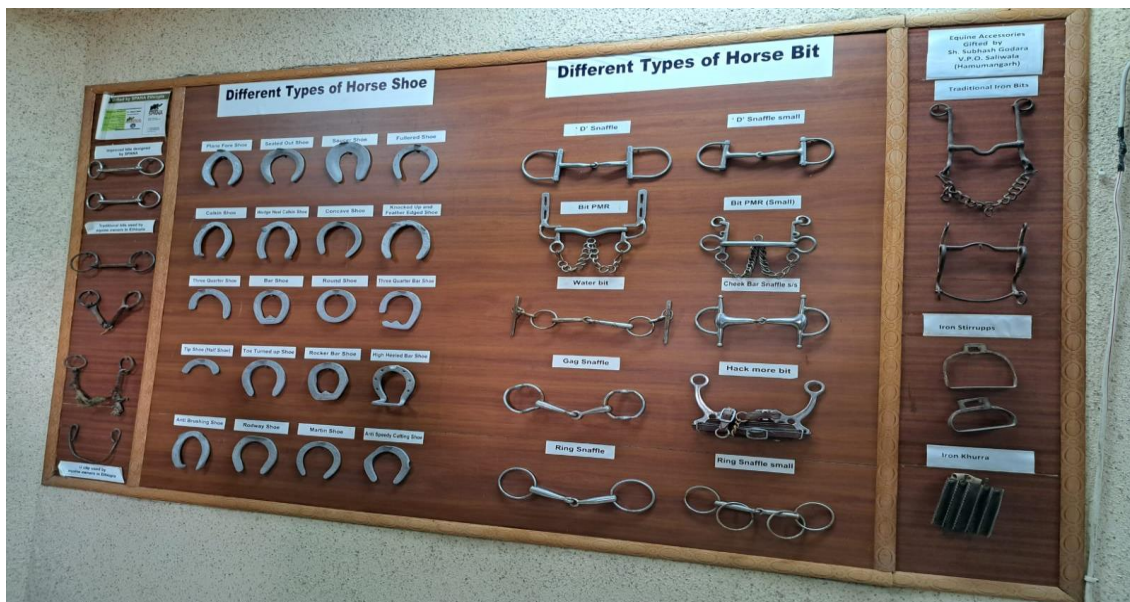

Image 1: Students and faculty members entering the NRCE museum

Image 2: Important Breeds of Horses shows in World's Map

Image 3: Faculty members with Scientist of NRCE

Image 4: Scientists provide special information about horses through statues and charts

Image 5: Different types of Horse Shoe and Horse Bit in NRCE

Image 6: Students with breeds of Equines

Image 7: Faculty member with Breeds of Equines

Head
Department of Zoology
(Mr. Hans Raj Parihar)