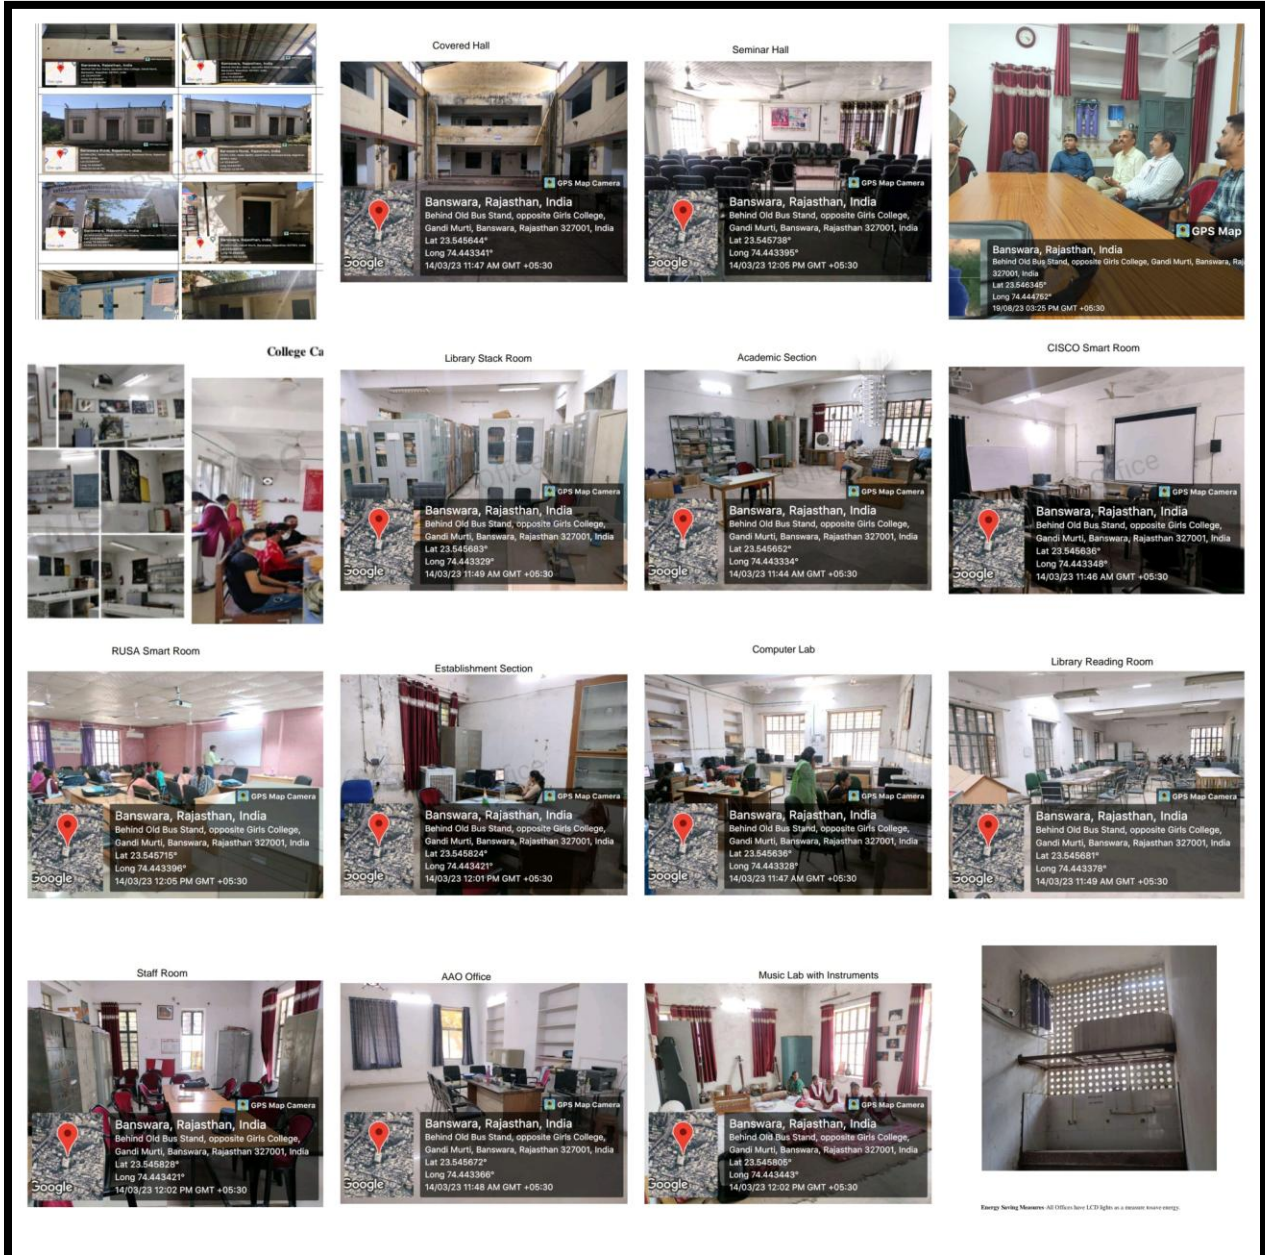

ICT FACILITIES