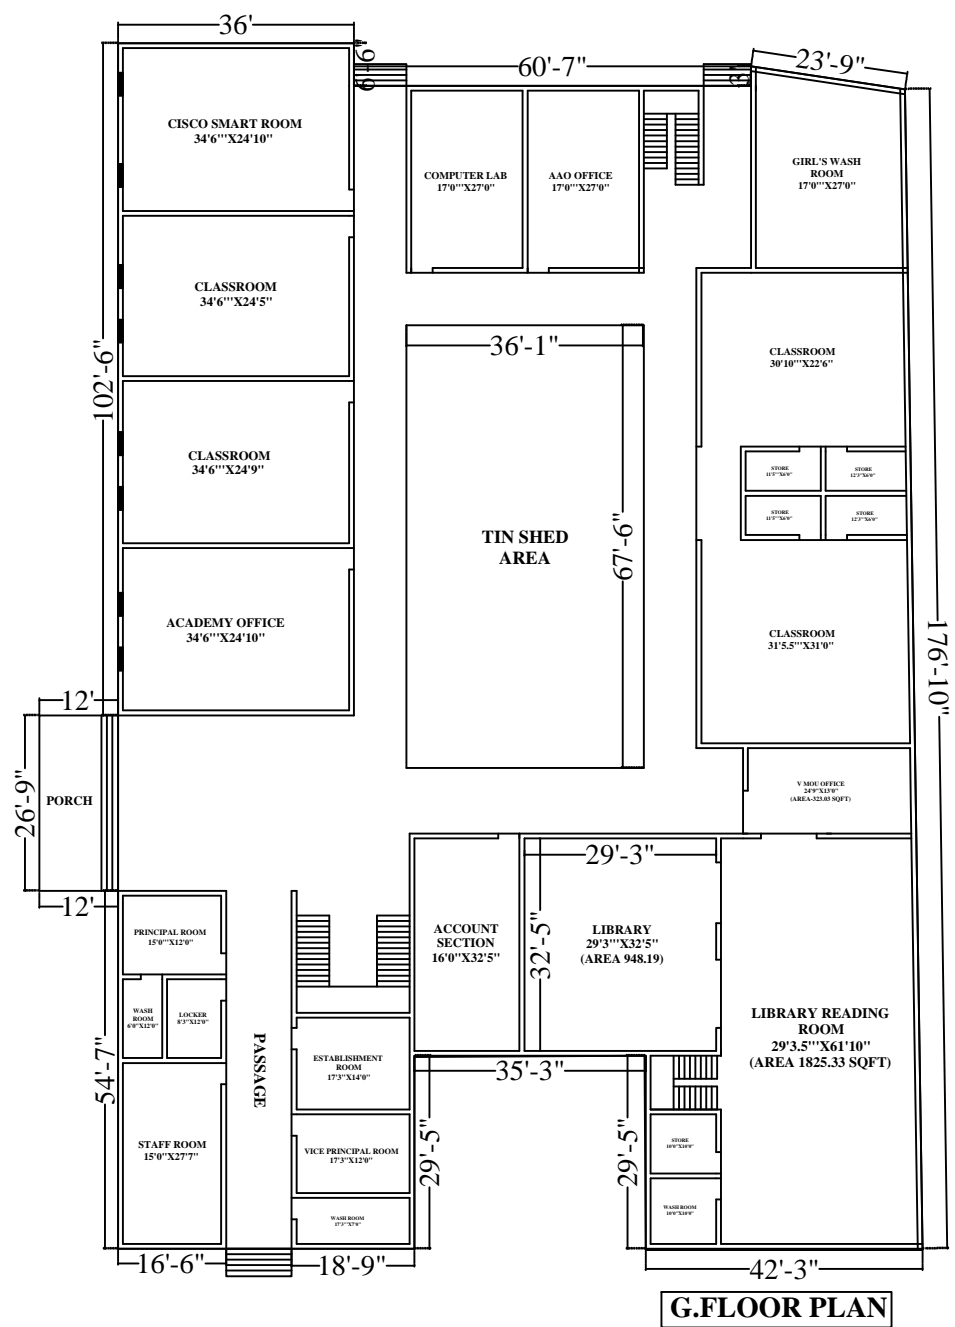

# PLAN FOR HARIDEV JOSHI GOVT. GIRL'S COLLEGE BANSWARA (RAJASTHAN)

PRODUCED BY AN AUTODESK EDUCATIONAL PRODUCT

PRODUCED BY AN AUTODESK EDUCATIONAL PRODUCT

BUILDING AREA		
1	CAMPUS AREA	1.905058 acre
2	G.FLOOR	2181 sqmt.
3	F.FLOOR	2026 sqmt.
4	TIN SHED	227.5 sqmt.
5	TOTAL BUILT UP	4434.5 sqmt.