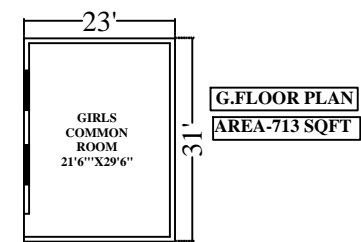

# PLAN FOR HARIDEV JOSHI GOVT. GIRL'S COLLEGE BANSWARA (RAJASTHAN)

PRODUCED BY AN AUTODESK EDUCATIONAL PRODUCT

PRODUCED BY AN AUTODESK EDUCATIONAL PRODUCT

BUILDING AREA		
1	CAMPUS AREA	1.905058 acre
2	G.FLOOR	2181 sqmt.
3	F.FLOOR	2026 sqmt.
4	TIN SHED	227.5 sqmt.
5	TOTAL BUILT UP	4434.5 sqmt.