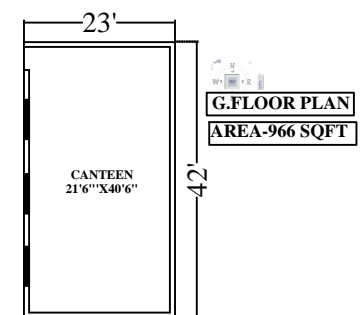

# PLAN FOR HARIDEV JOSHI GOVT. GIRL'S COLLEGE BANSWARA (RAJASTHAN)

PRODUCED BY AN AUTODESK EDUCATIONAL PRODUCT

PRODUCED BY AN AUTODESK EDUCATIONAL PRODUCT

BUILDING AREA		
1	CAMPUS AREA	1.905058 acre
2	G.FLOOR	2181 sqmt.
3	F.FLOOR	2026 sqmt.
4	TIN SHED	227.5 sqmt.
5	TOTAL BUILT UP	4434.5 sqmt.