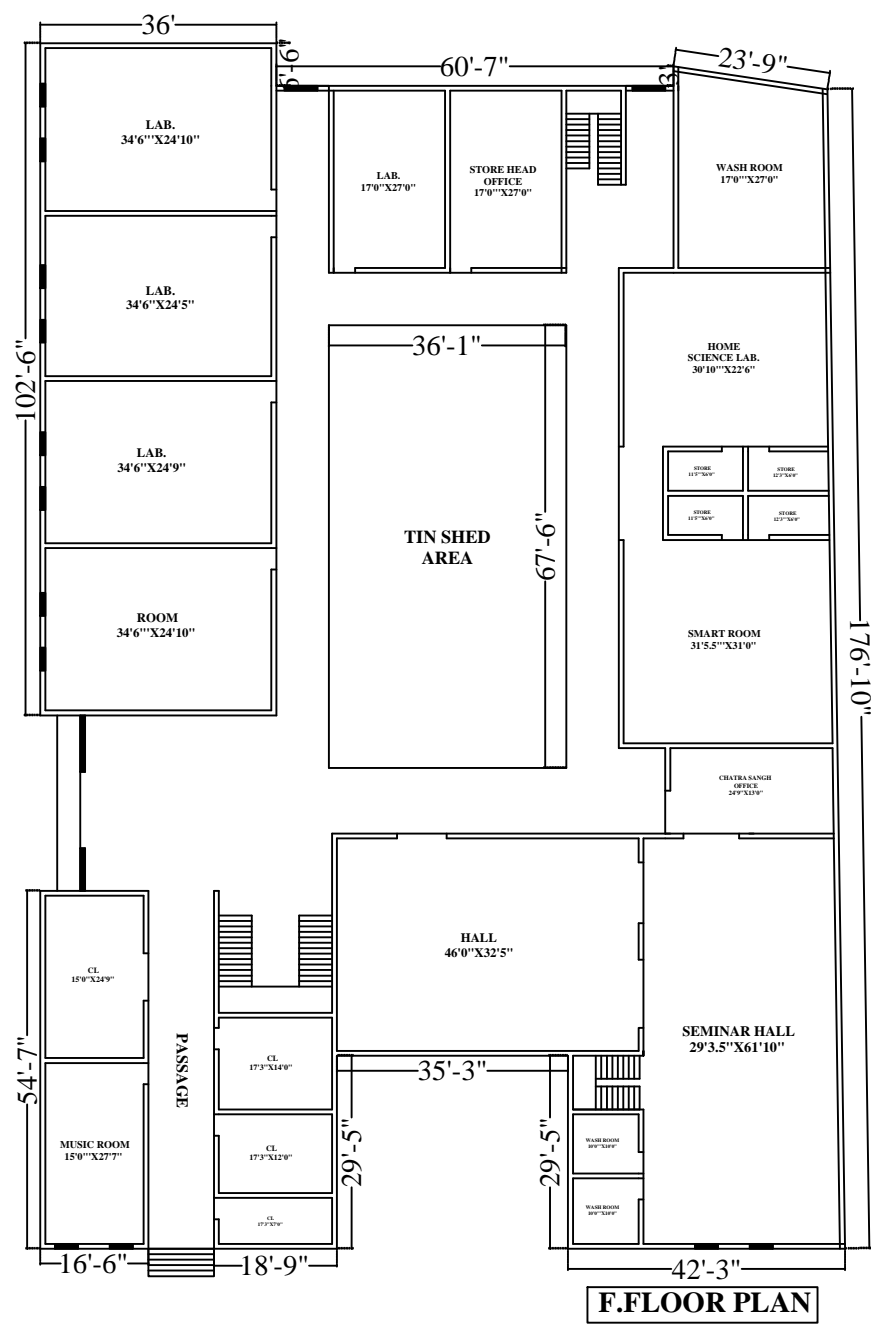

# PLAN FOR HARIDEV JOSHI GOVT. GIRL'S COLLEGE BANSWARA (RAJASTHAN)

PRODUCED BY AN AUTODESK EDUCATIONAL PRODUCT

PRODUCED BY AN AUTODESK EDUCATIONAL PRODUCT

BUILDING AREA		
1	CAMPUS AREA	1.905058 acre
2	G.FLOOR	2181 sqmt.
3	F.FLOOR	2026 sqmt.
4	TIN SHED	227.5 sqmt.
5	TOTAL BUILT UP	4434.5 sqmt.