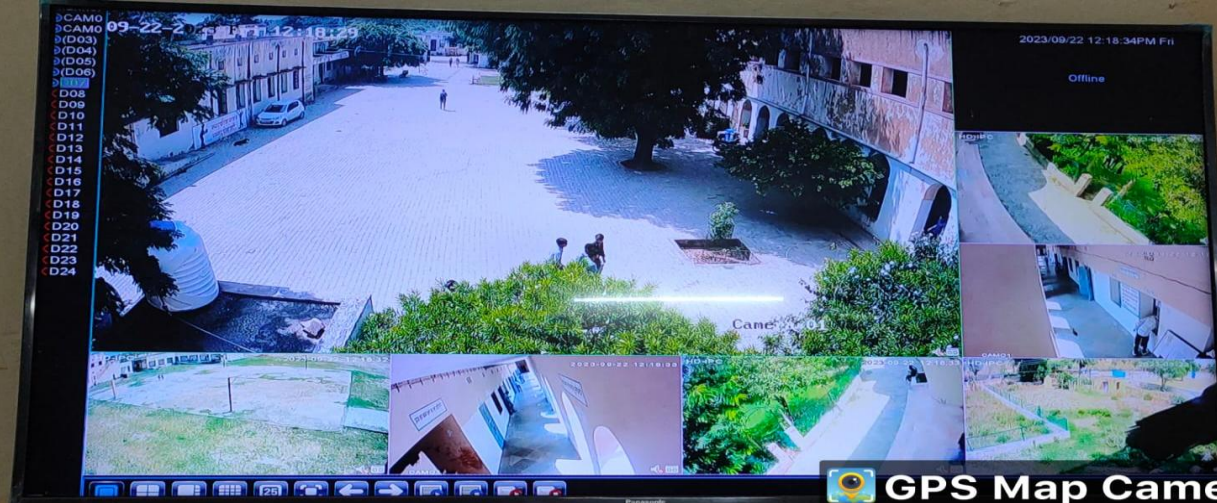

GPS Map Camera